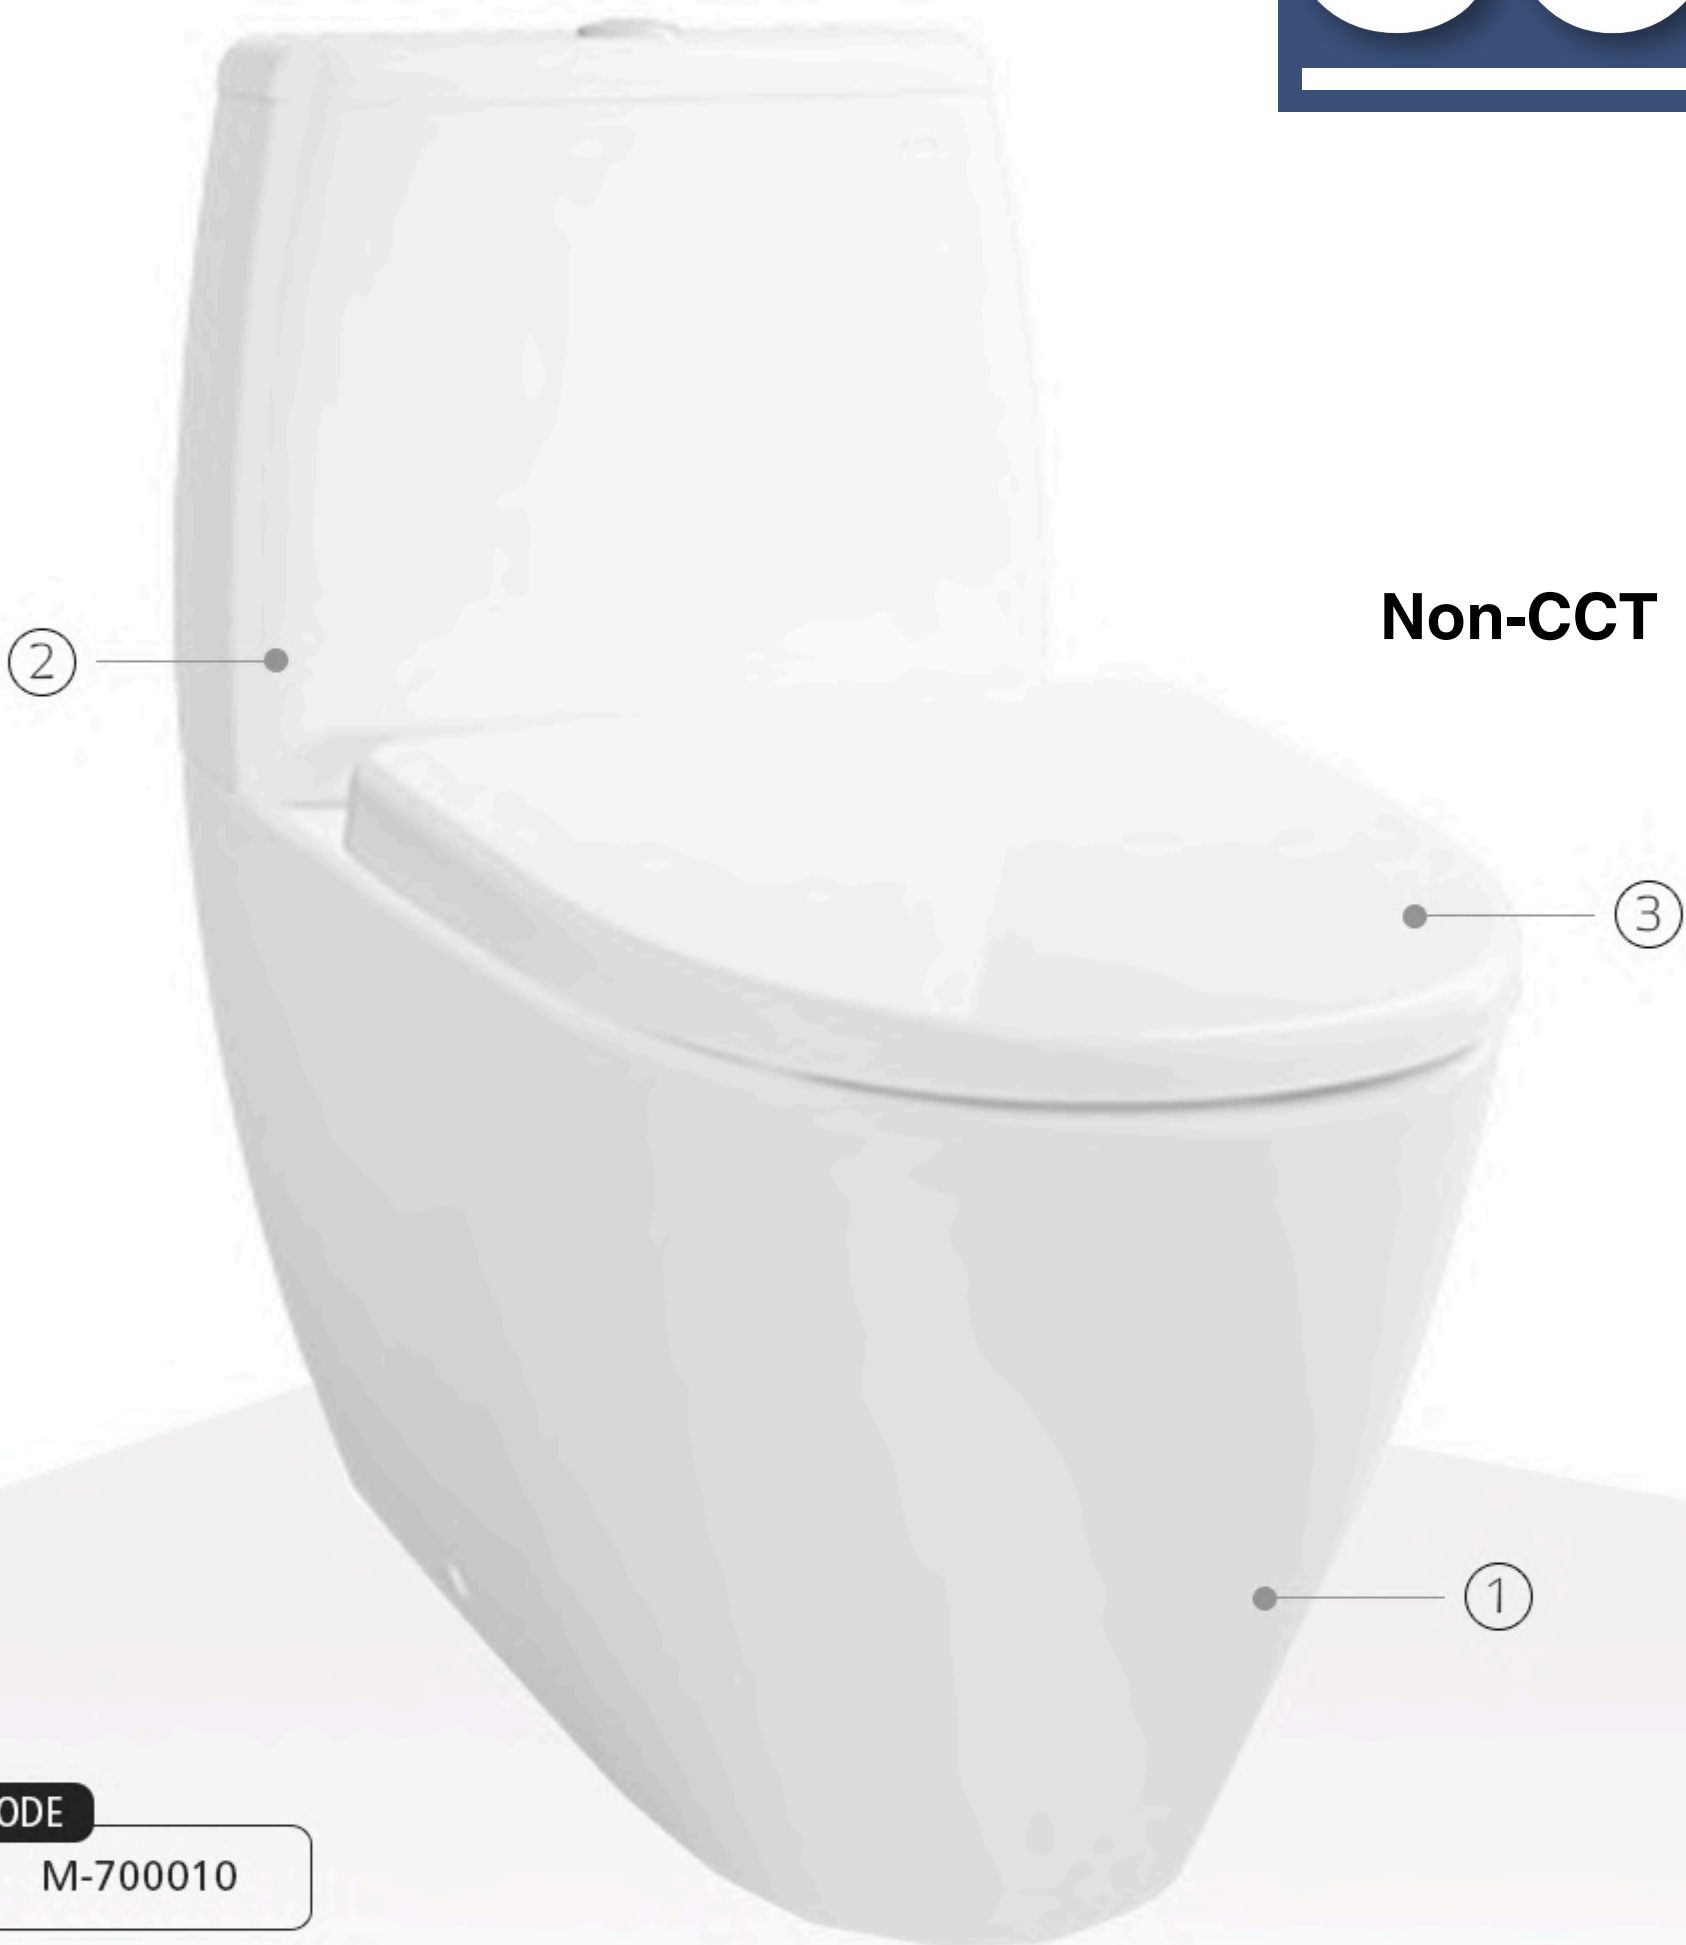

Close Coupled Toilet

Round Tank Design

60% OFF

CODE

M-700010

COMPLETE SET

1. ////////////////////////////////////
2. 1 Unit - Toilet Bowl (CW635PJWS)
   - 2 Tank - Round Low Tank (SW635JP1)
     w/ Dual Flush Tank Trim (4.5/3 Liters)
   - Valve - Stop Valve w/ Flexible Hose (TX277SV2)
   - Connector - S-Connector (TH919)
     Rough-in 305mm
   - 3 Seat & Cover - (TC635SJ)
     Duroplast Seat & Cover w/ Metal Hinges

TOTO
by : *Globalhome*®